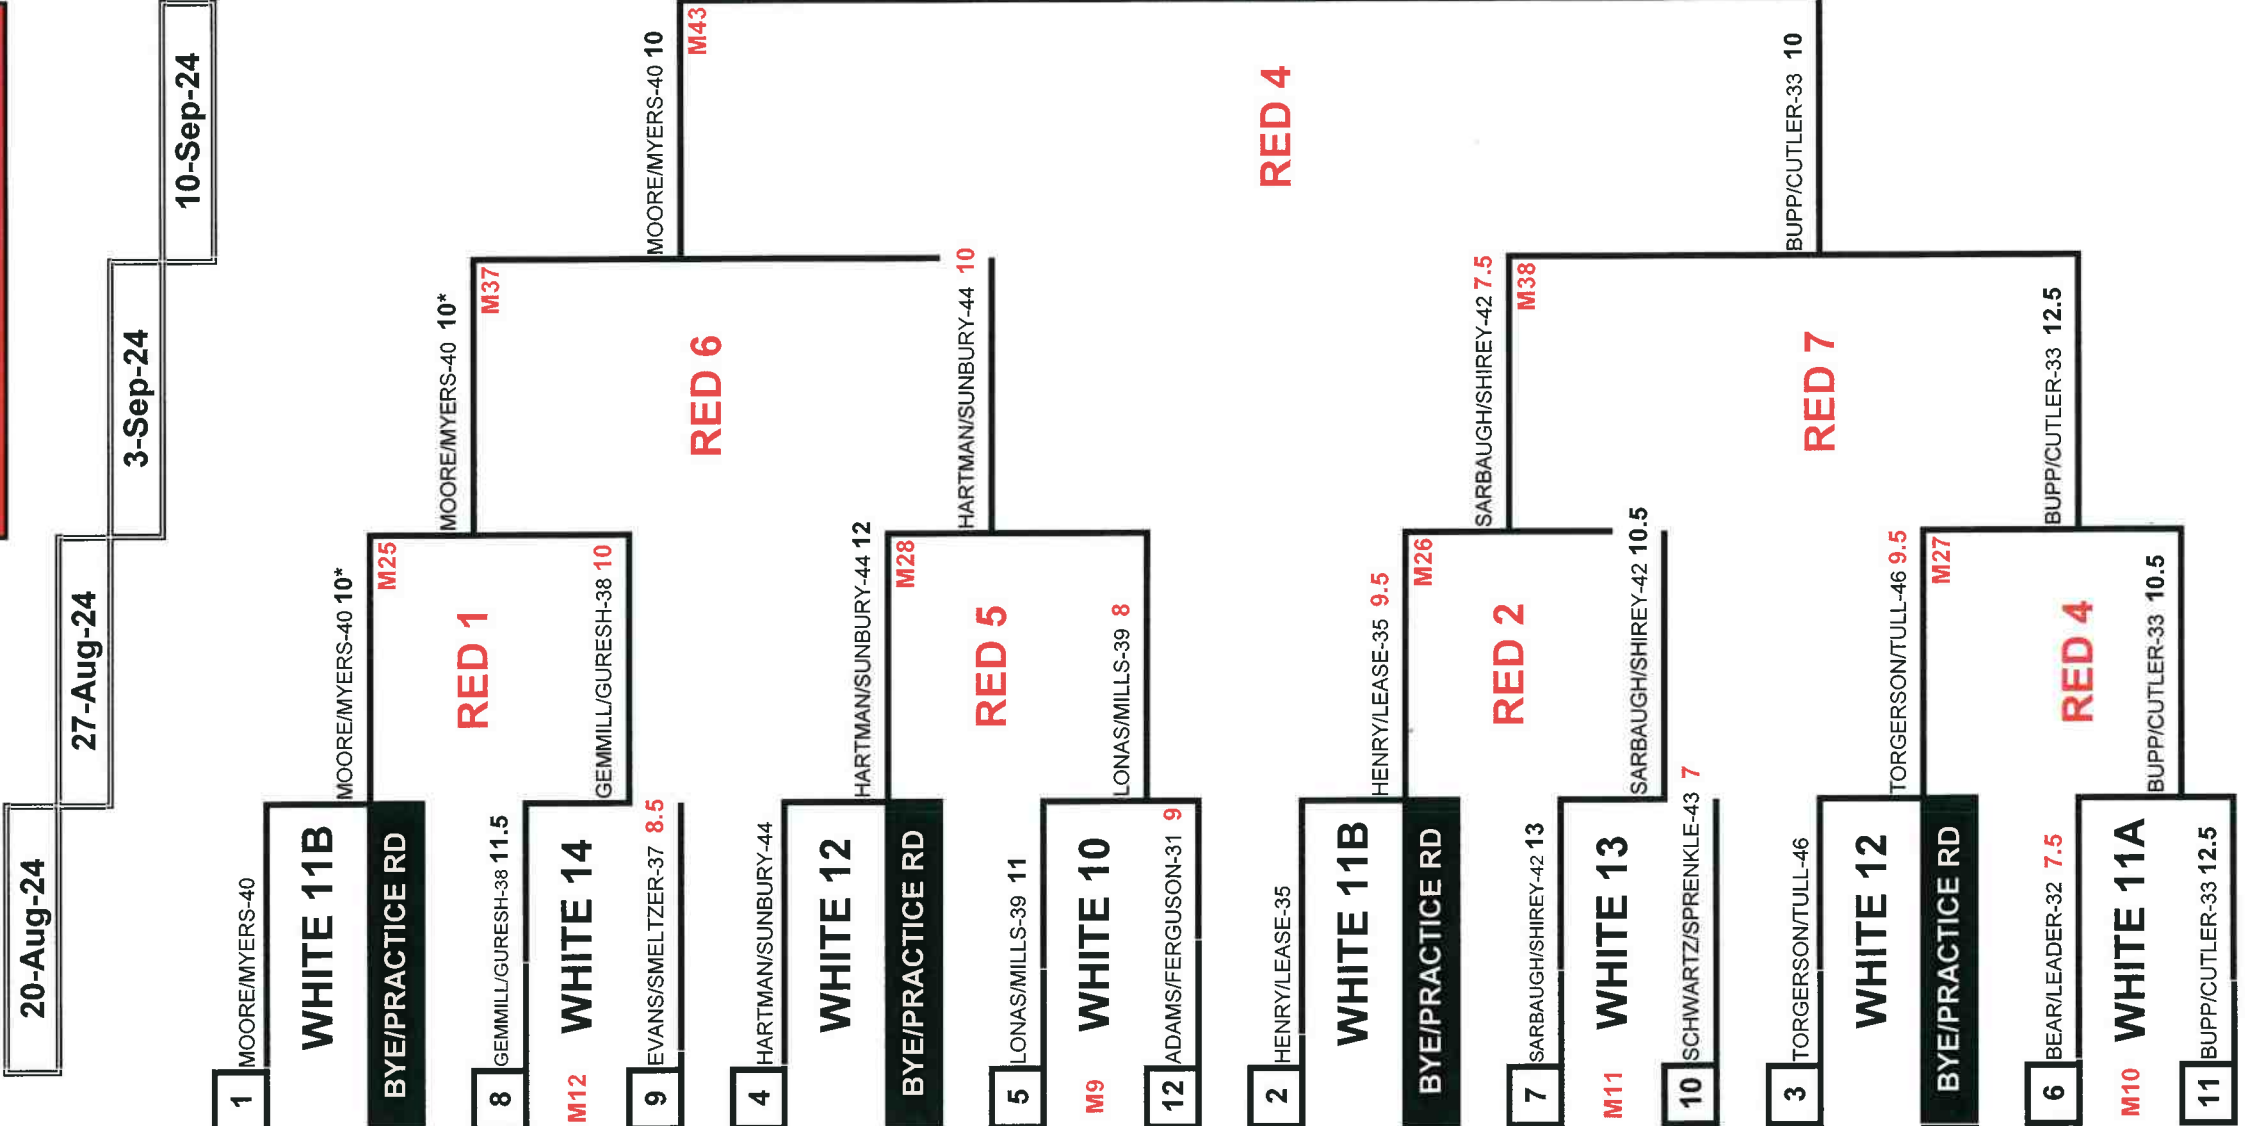

RED 6A

DALTON/GORHAM-21 14

WHITE 17

DALTON/GORHAM-21 9

11 DALTON/GORHAM-21 11.5

MATCH PLAY RESULTS
2024 TUESDAY NIGHT 2-MAN GOLF LEAGUE

DIVISION "C"

MATCH PLAY RESULTS
2024 TUESDAY NIGHT 2-MAN GOLF LEAGUE

DIVISION "D"

20-Aug-24

27-Aug-24

3-Sep-24

10-Sep-24

1 ROSE/SHAFFER-56

WHITE 16B

ROSE/SHAFFER-56 15